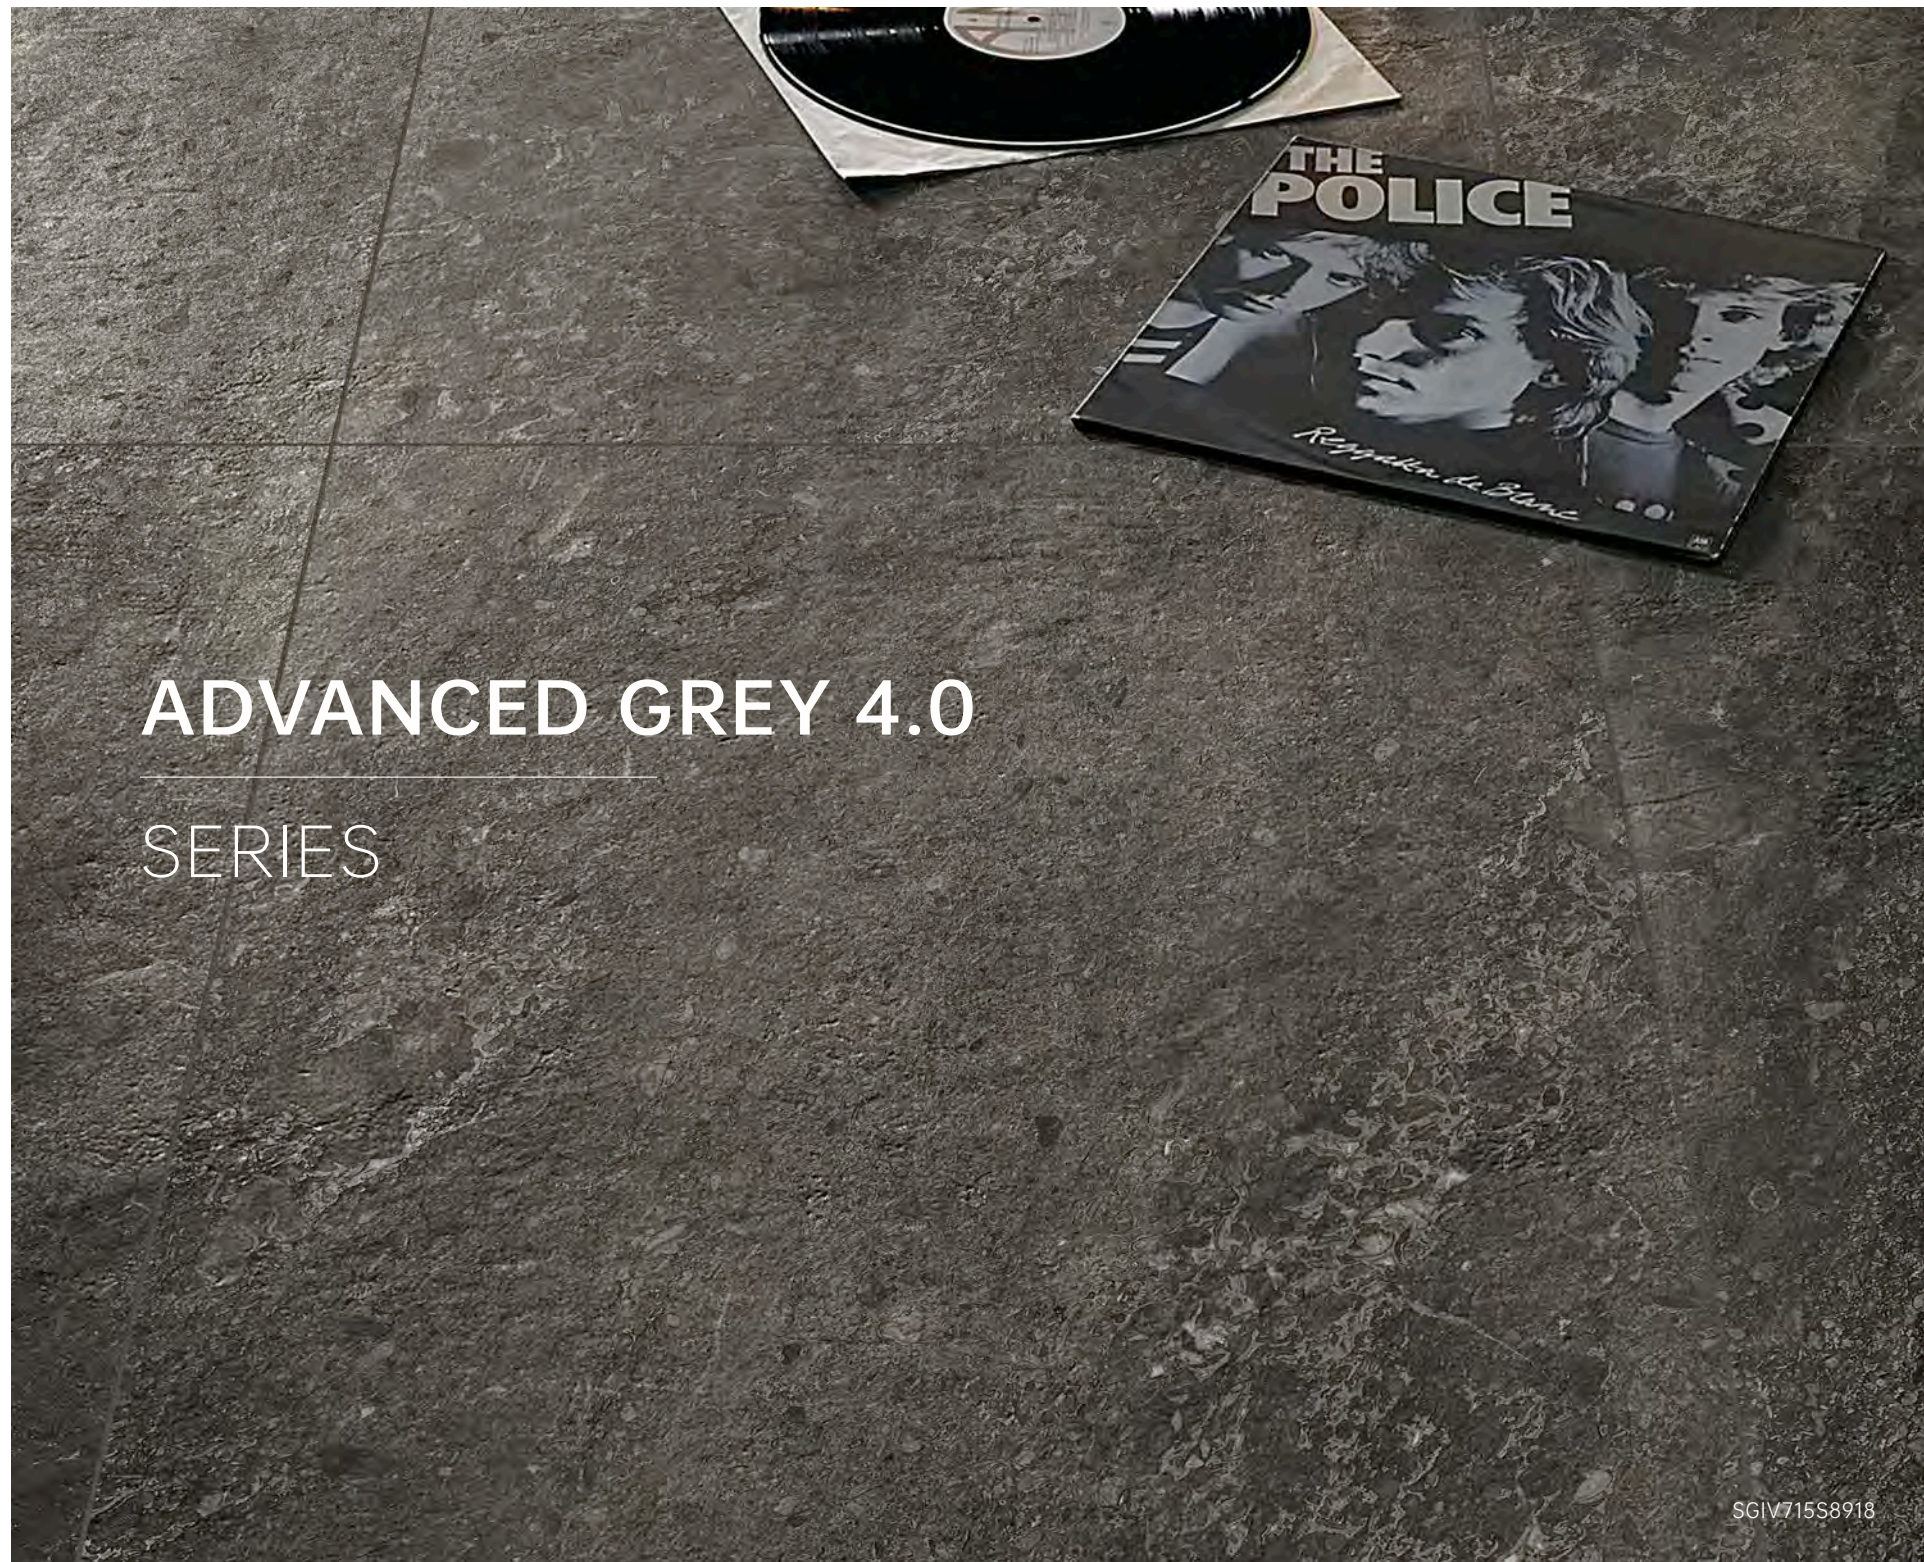

ADVANCED GREY 4.0
SERIES

SGIV715S8918