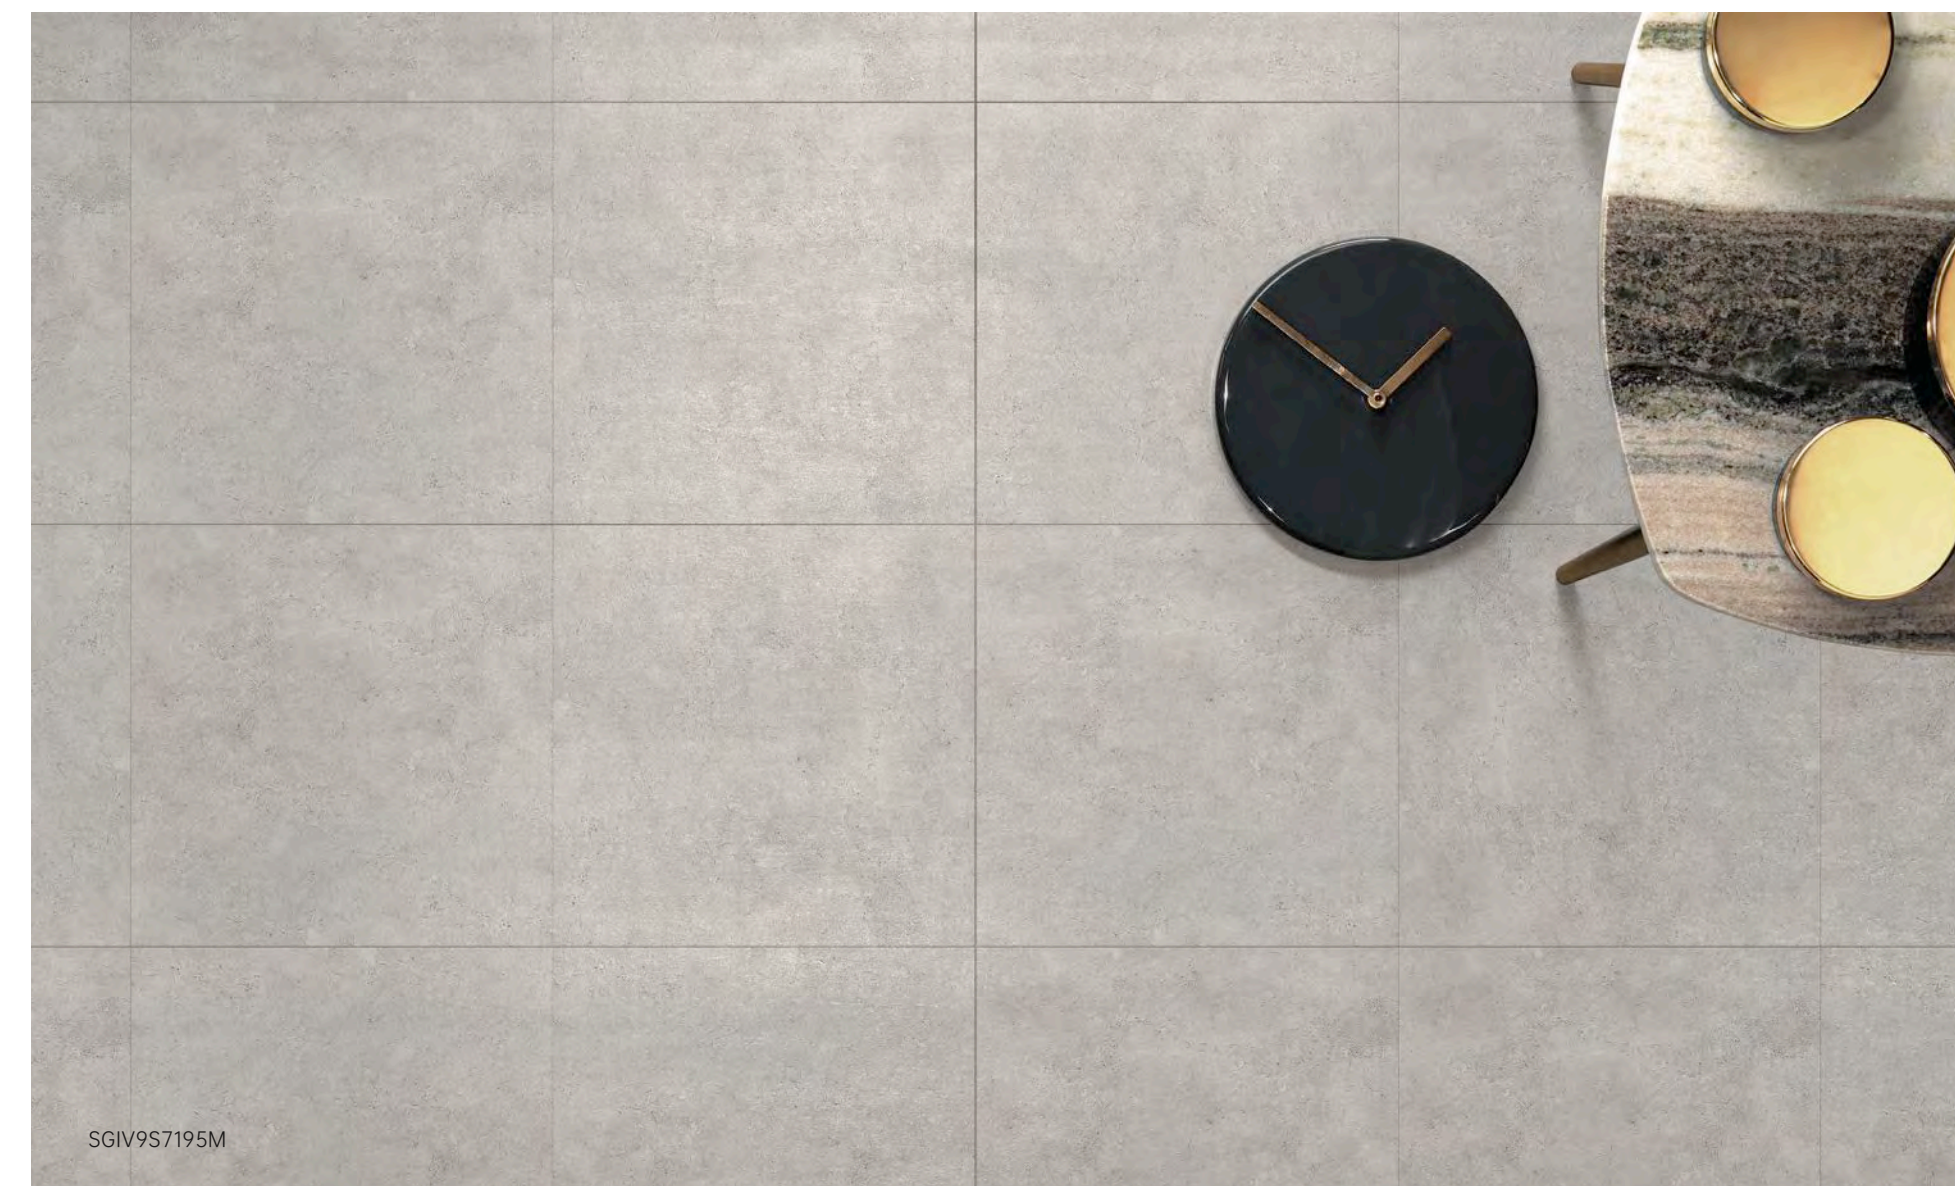

Stellar (7195)

Stellar (7198)

Finished Available: Softly Polished
Size Available: 297×600mm / 600×600mm / 600×1200mm / 450×900mm / 900×900mm / 900×1800mm

SGIV612S7191M

SGIV9S7193M

SGIV9S7195M

Series	Item Code	Finished	Available Size	Color Variation	PEI	ANTI-Slipery (R Rate)	Usage	Application	Edge Finished
Stellar	SGIVS7191M	Softly Polished	297×600mm	V3	3	R9	Residential & Commercial	Wall & Floor	Rectified
	SGIVS7193M	Softly Polished	600×600mm		3	R9			
	SGIVS7195M	Softly Polished	600×1200mm		3	R9			
	SGIVS7198M	Softly Polished	450×900mm 900×900mm 900×1800mm		3	R9			