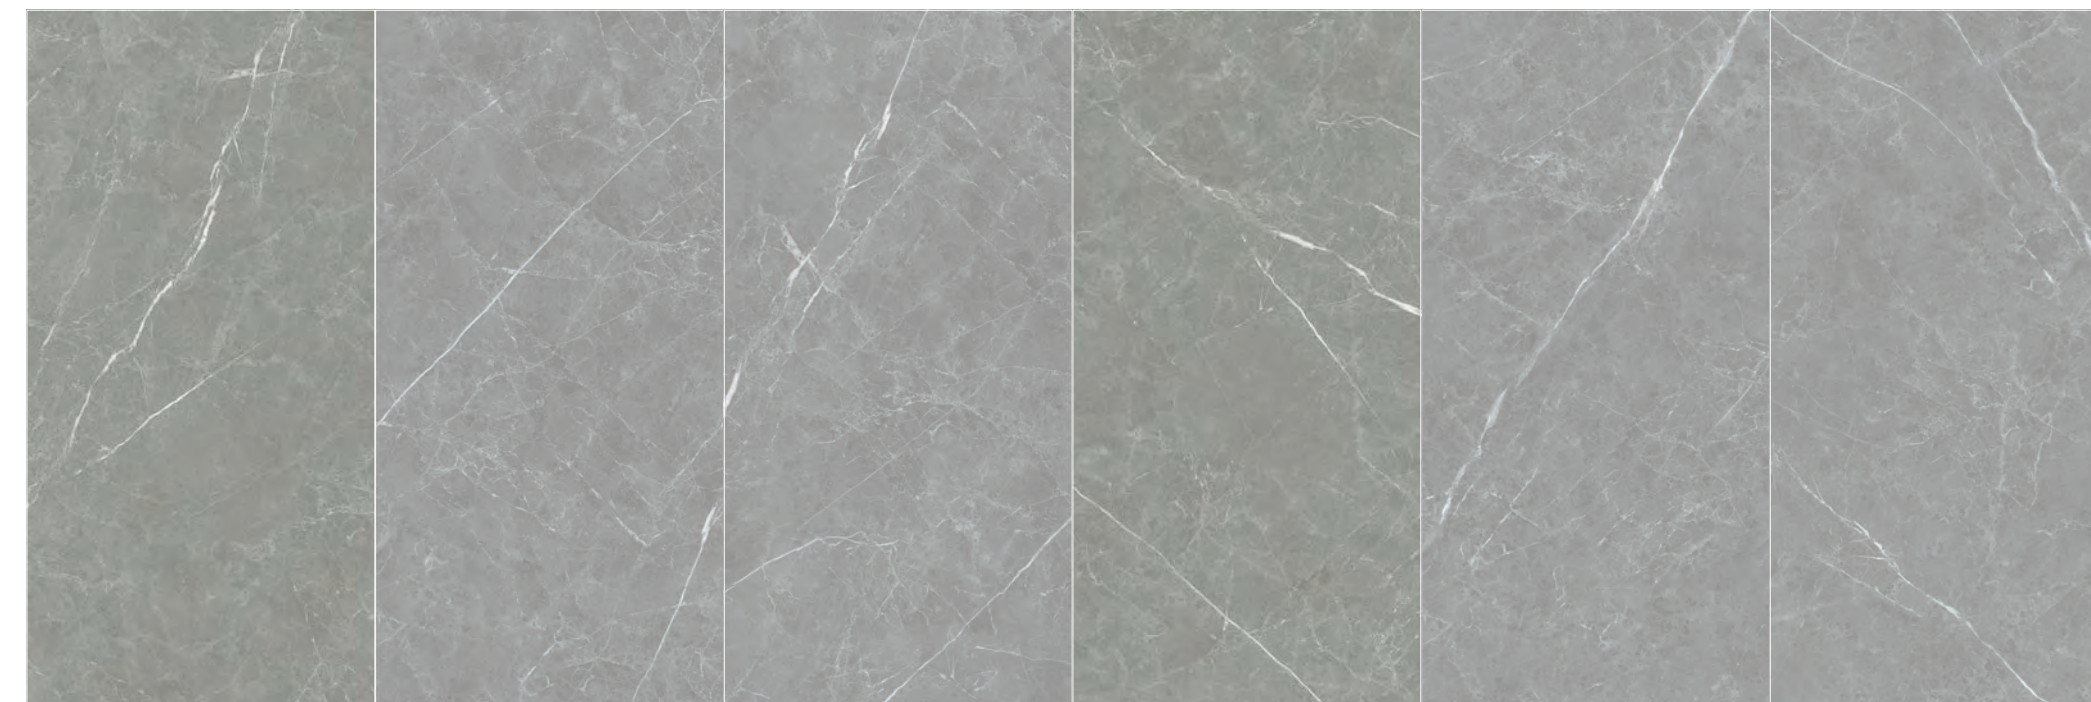

GREY 20 SERIES

GREY 20 SERIES

The Above Design is for the size in 600x1200mm