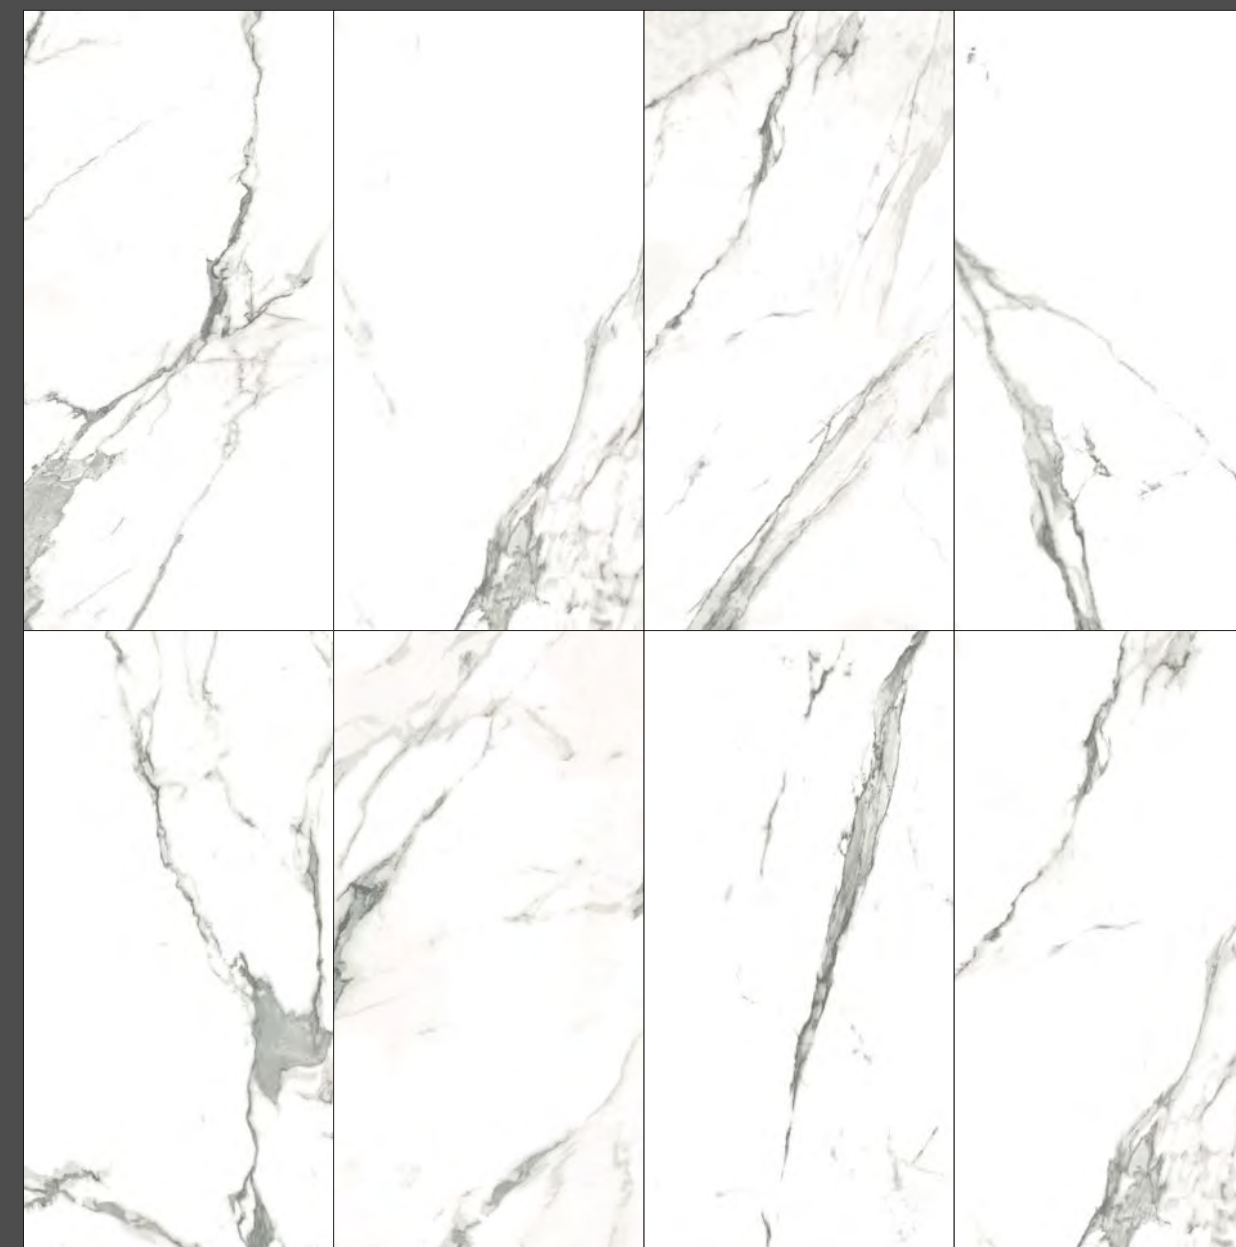

Finished Available: Polished / Satin
Size Available: 297×600mm / 600×600mm / 600×1200mm / 450×900mm

The Above Design is for the size in 600×1200mm