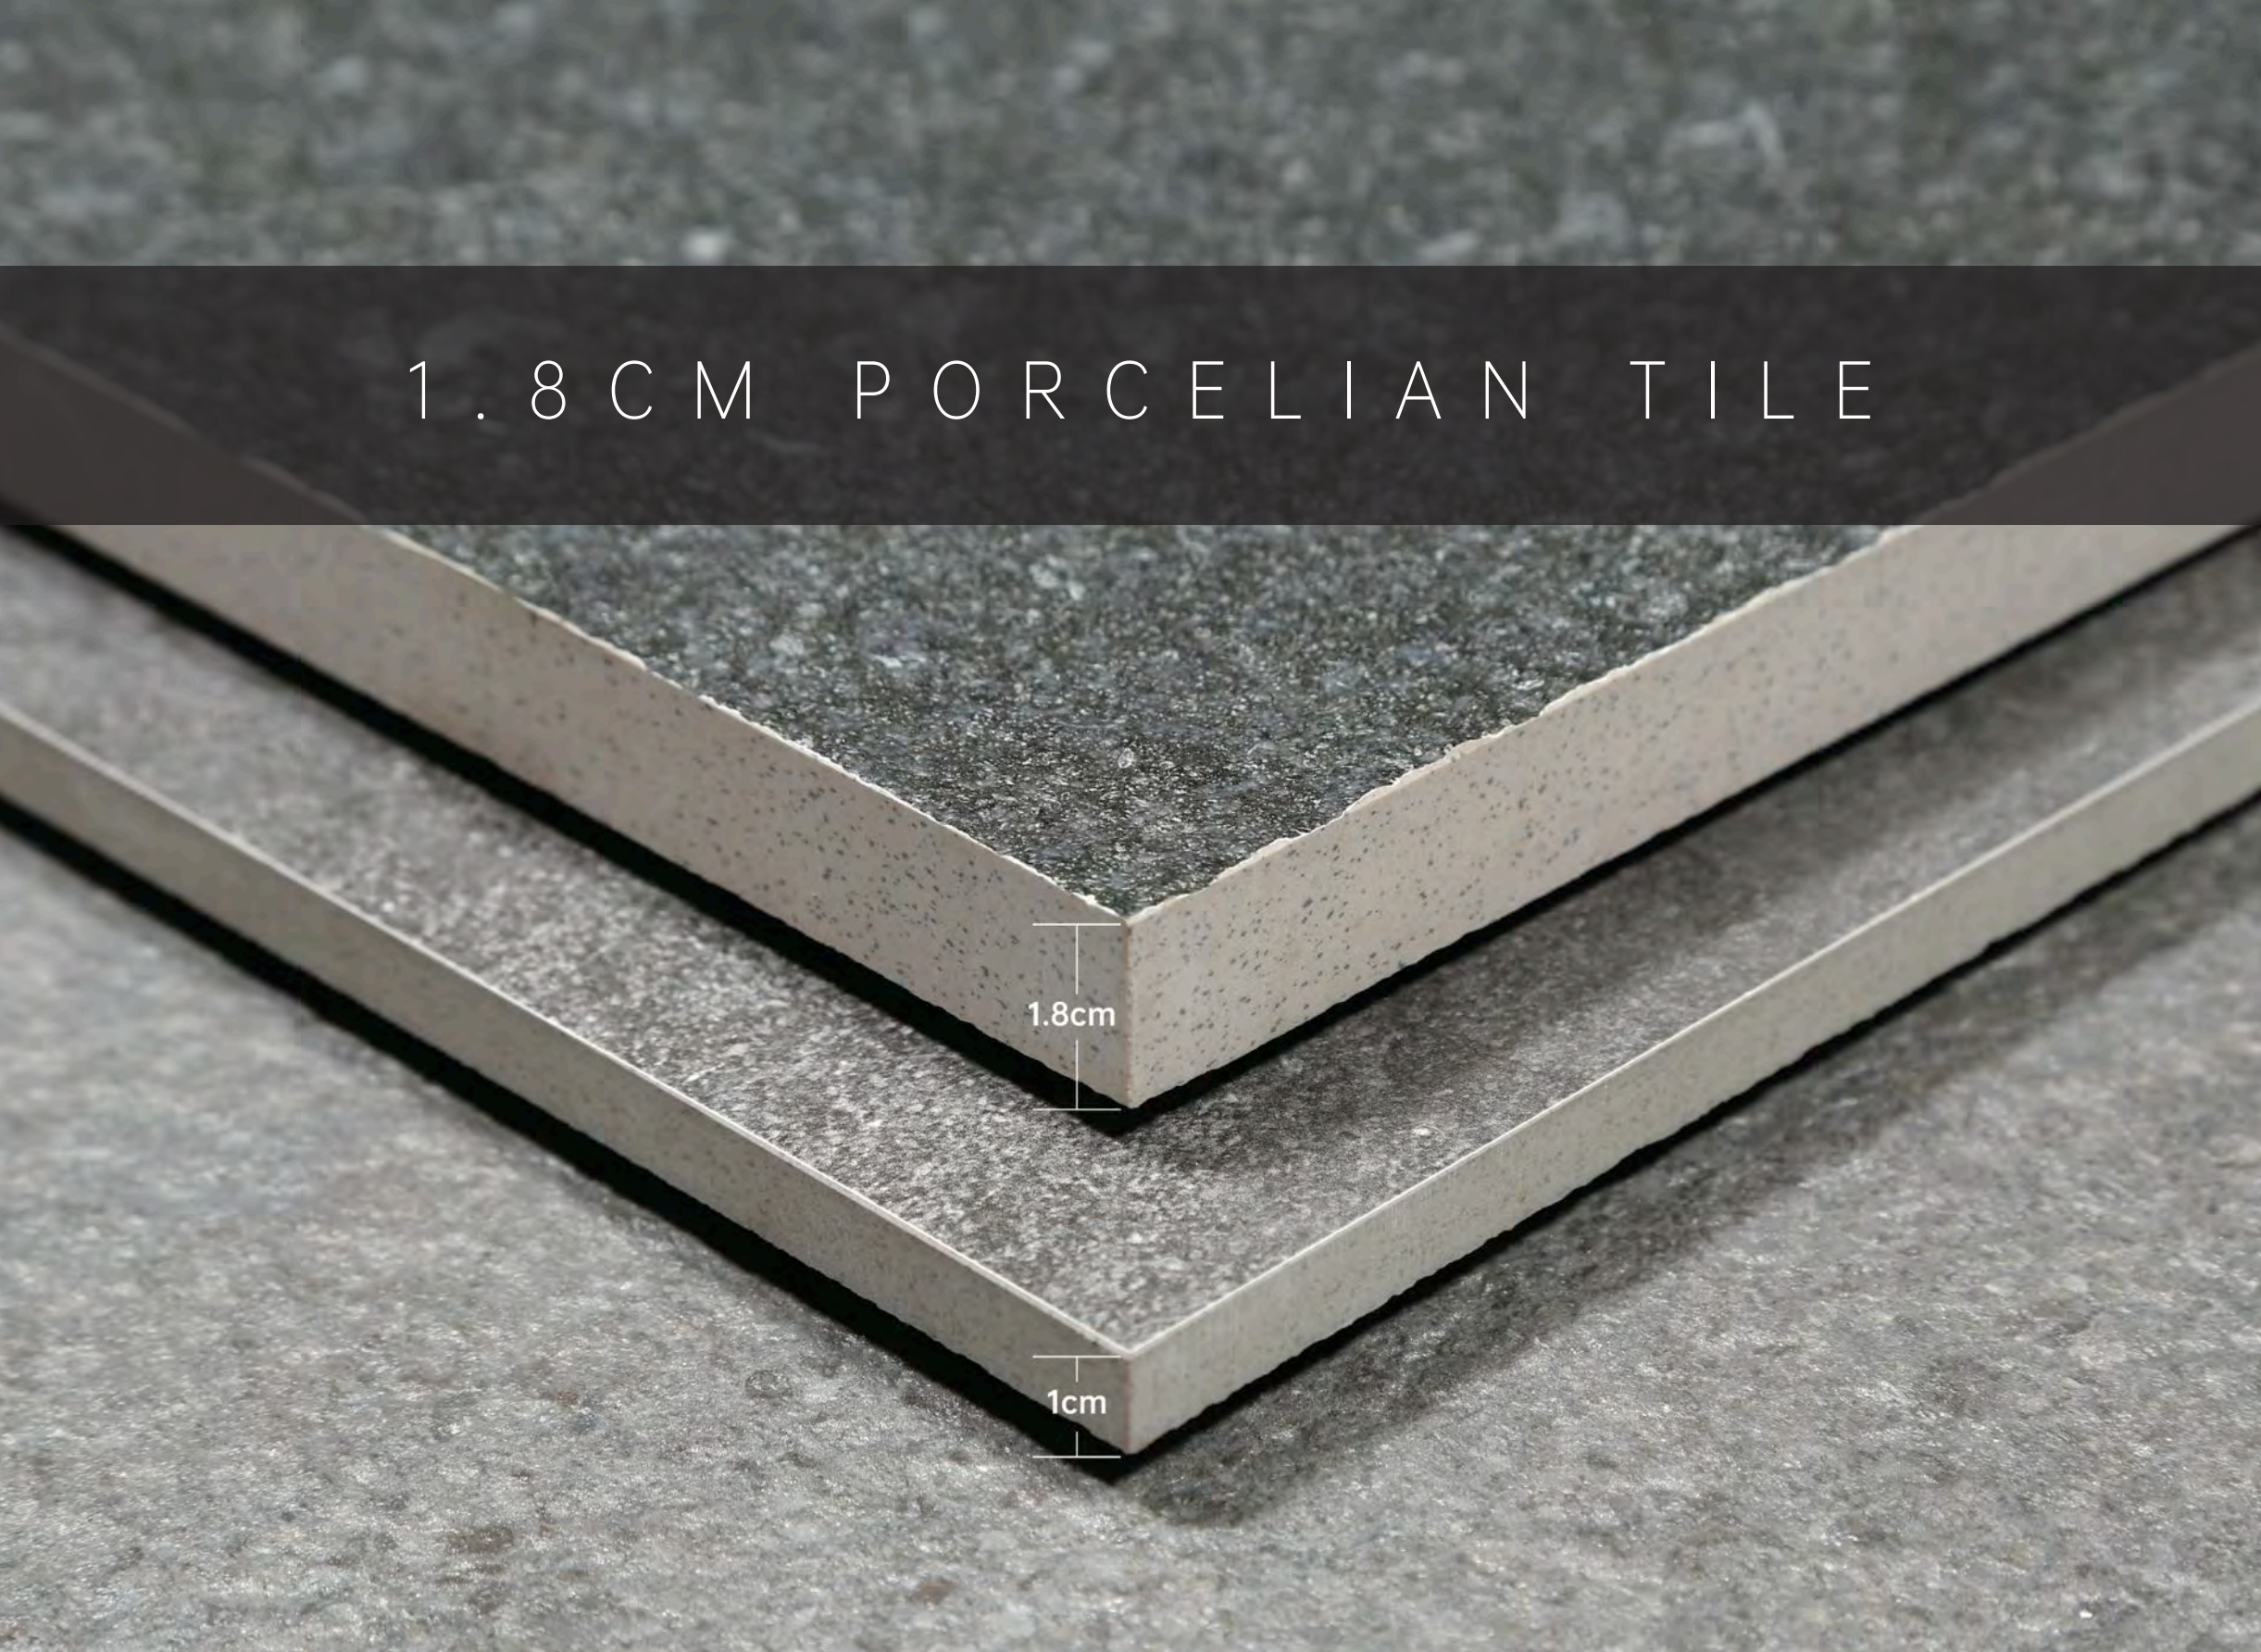

1.8CM PORCELAIN TILE

1.8CM PORCELAIN TILE SERIES