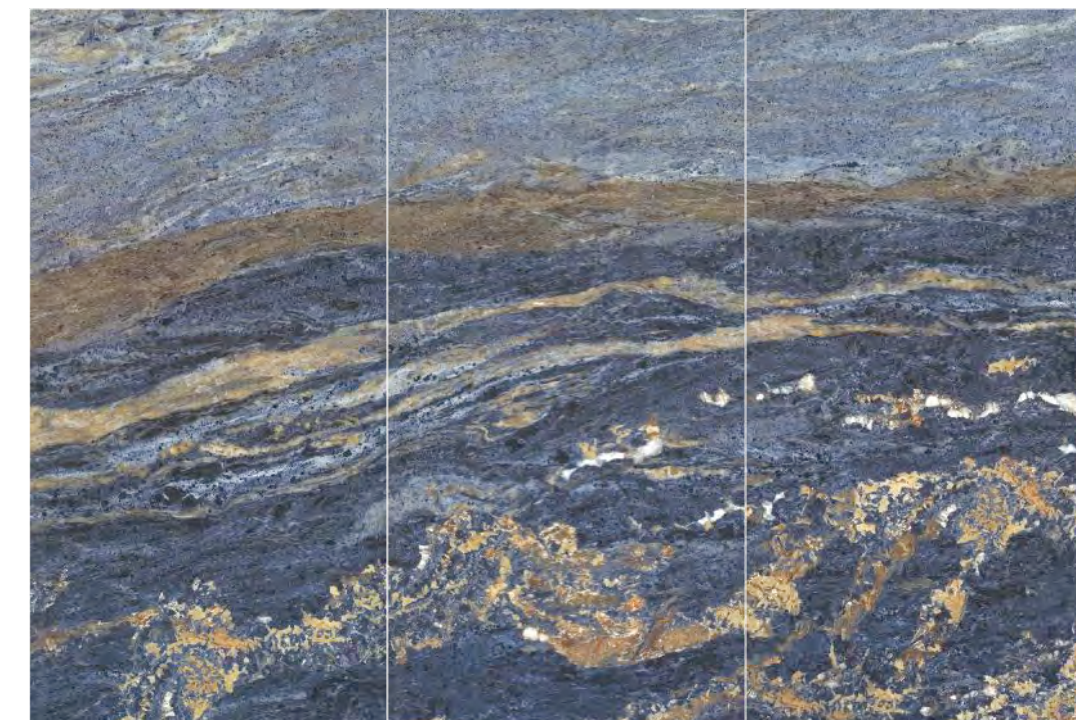

Ocean Blue (P09 F1 / F2 / F3)

1200×2400mm

Series	Item Code	Finished	Available Size	Thickness	Color Variation	PEI	ANTI-Slipery (R Rate)	Usage	Application	Edge Finished
Ocean Blue	QGBP09M	Polished	800×2600mm 1200×2400mm	6mm 9mm	V3	-	-	Residential & Commercial	Wall, Floor, Countertop, Vanity Table, Furniture Fabrications	Rectified
	YXFBP09	Matt	1200×2700mm	15mm		3	R9			

The above data is only for reference, the actual date may have discrepancy.