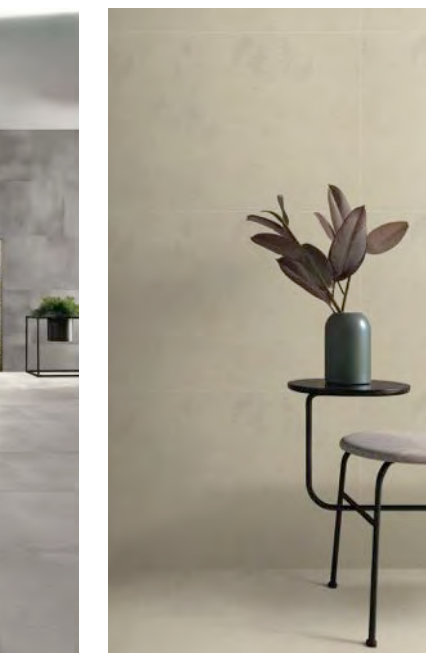

The above data is only for reference, the actual date may have discrepancy.

INDUSTRIAL
WIND
CEMENT
STYLE

Fiji

P127

Grey Denim

Metal Max

Quiet

Terrazzo