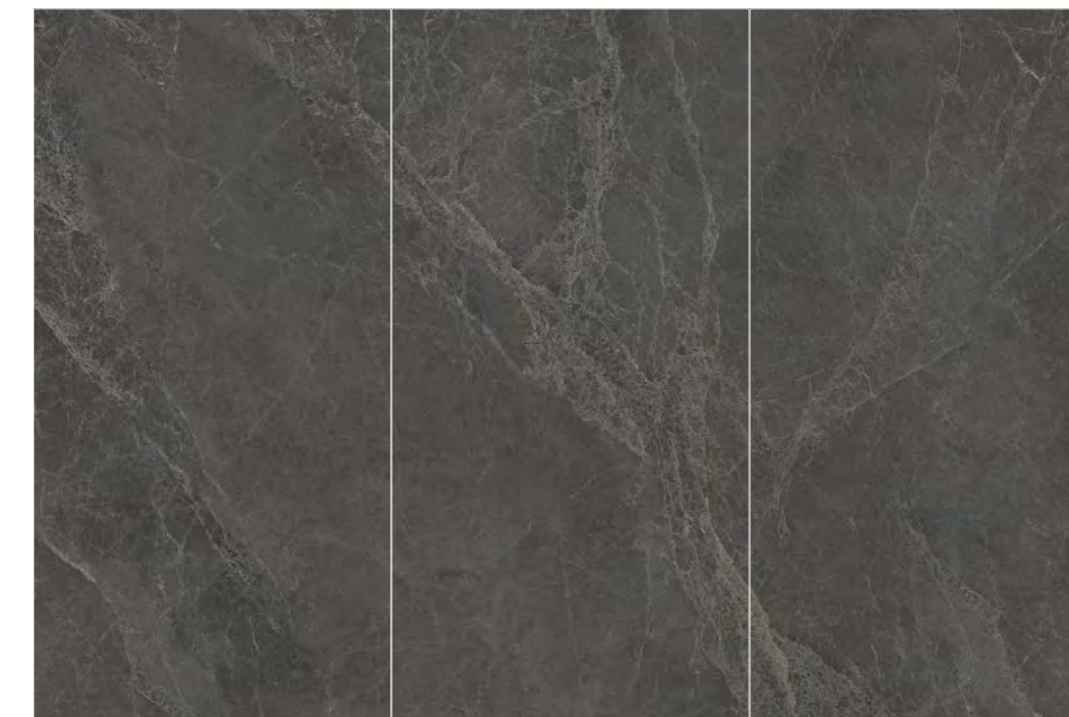

Adria Stone (P27 F1 / F2 / F3)

1200×2400mm

Series	Item Code	Finished	Available Size	Thickness	Color Variation	PEI	ANTI-Slippery (R Rate)	Usage	Application	Edge Finished
Adria Stone	QGBP27M	Polished	800×2600mm 1200×2400mm	6mm 9mm	V3	-	-	Residential & Commercial	Wall, Floor, Countertop, Vanity Table, Furniture Fabrications	Rectified
	YXFBP27	Matt	1200×2700mm	15mm		3	R9			

The above data is only for reference, the actual date may have discrepancy.