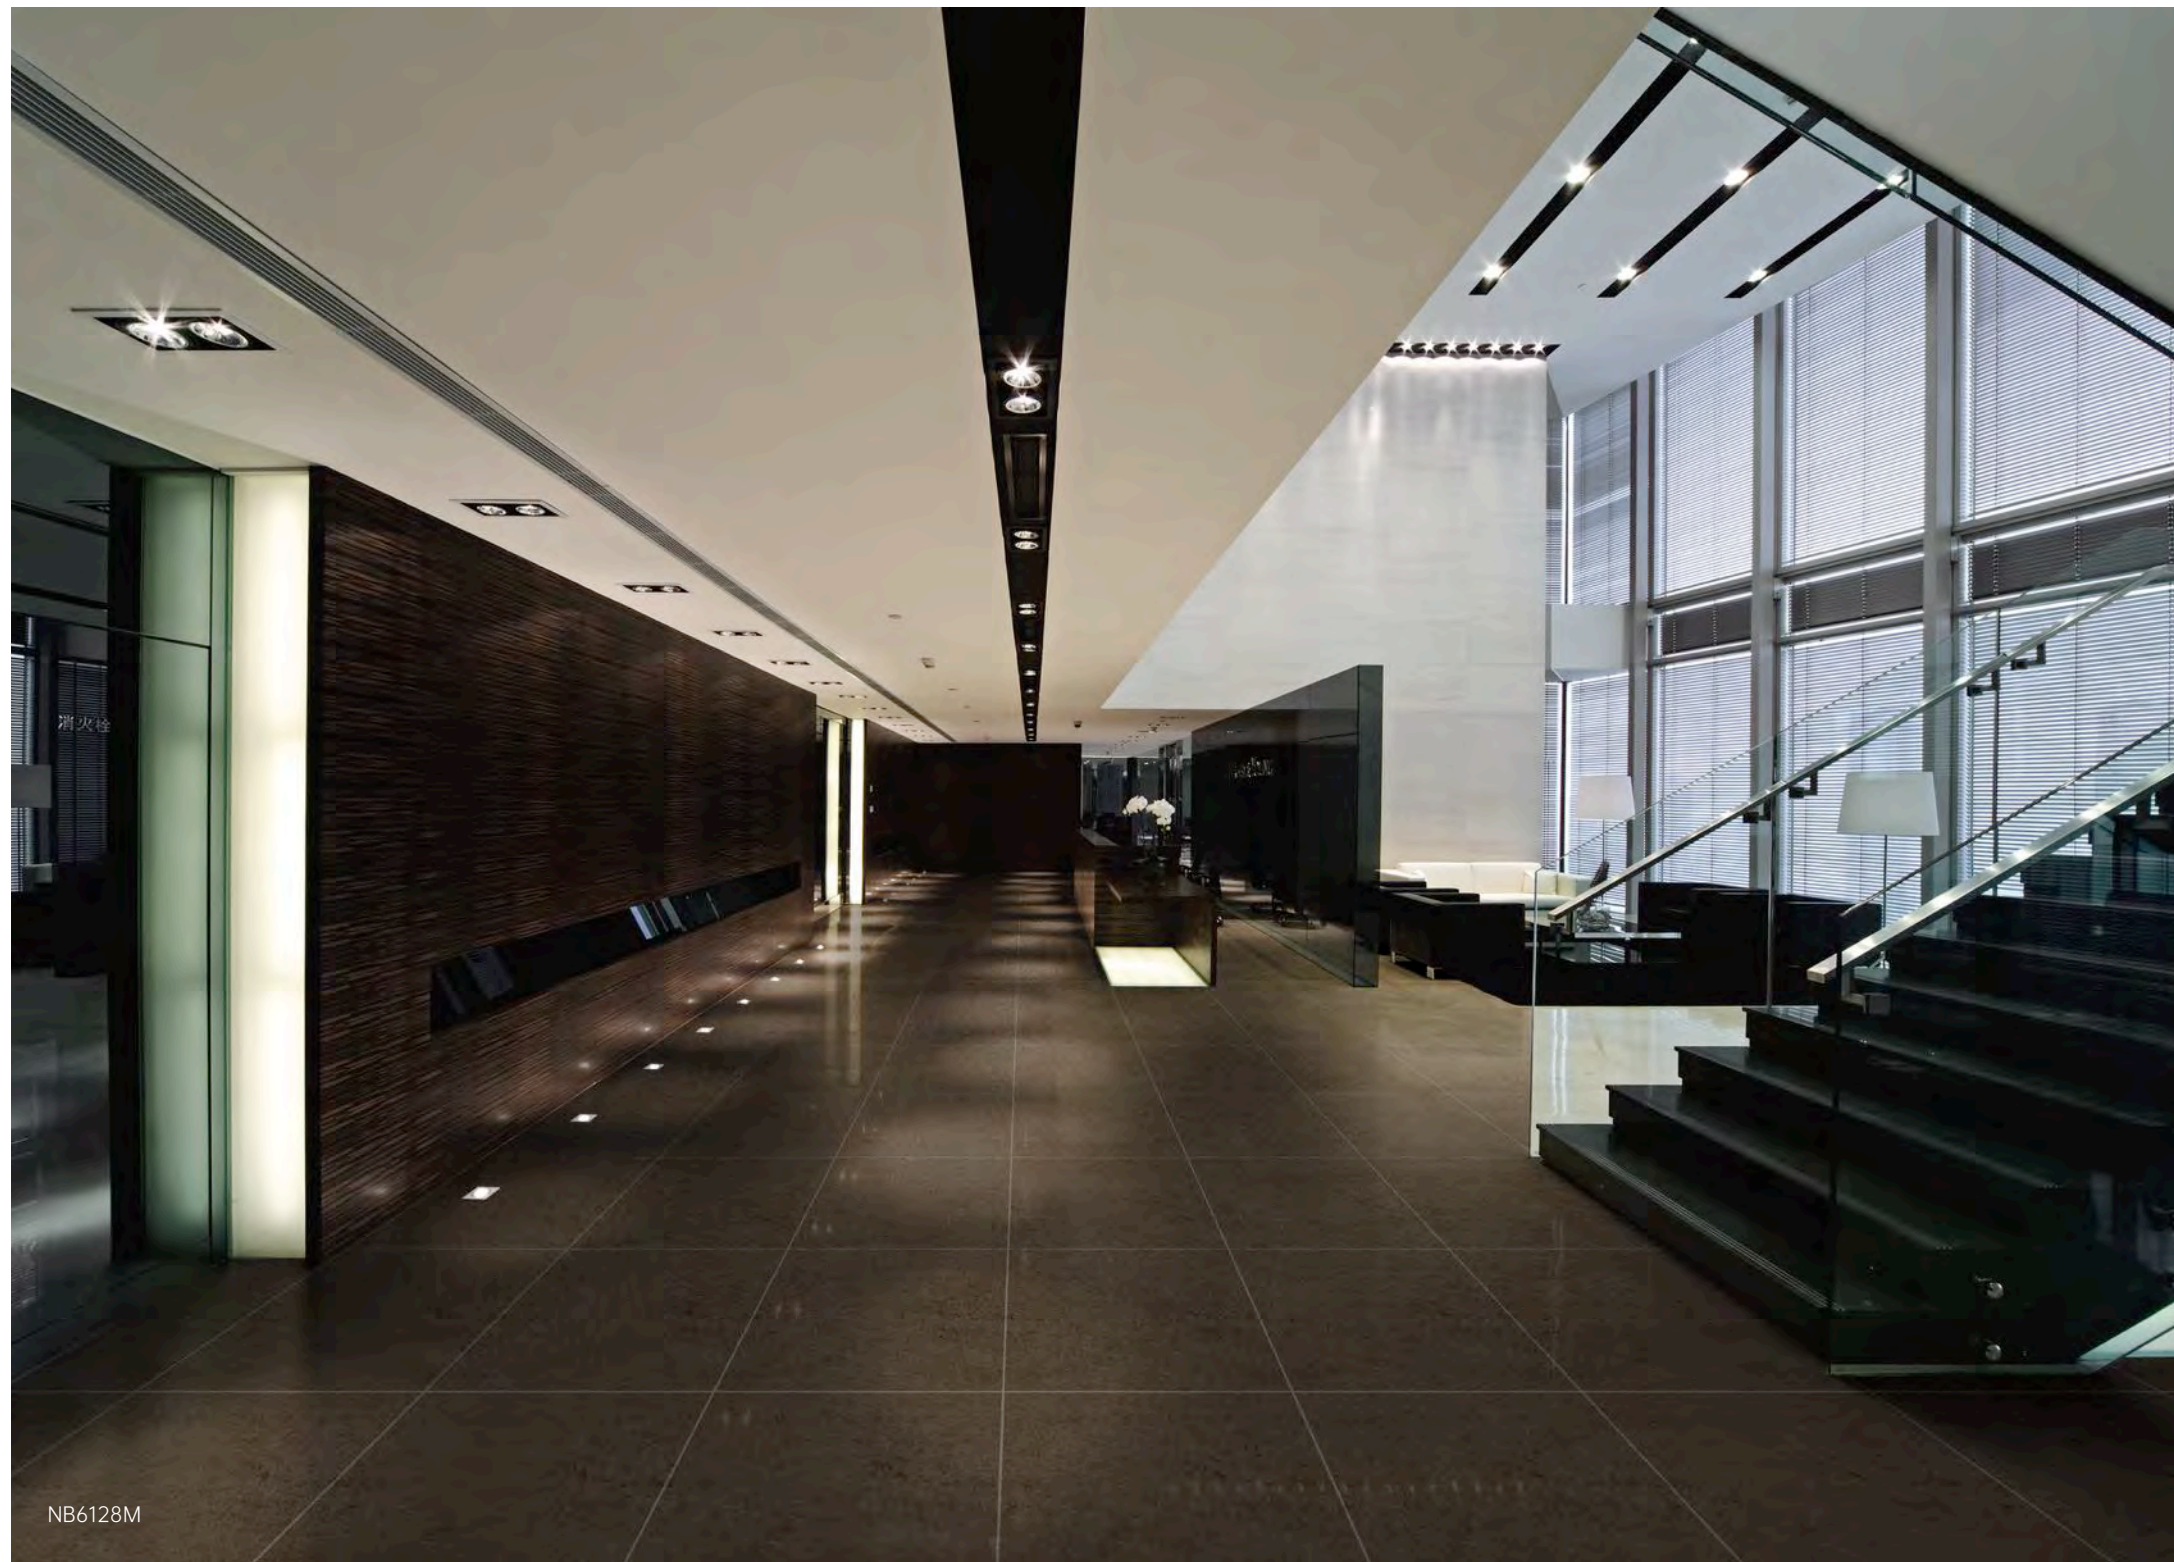

Finished Available: Polished / Matt / Rough
Size Available: 297×600mm / 600×600mm / 800×800mm

NB6128M

DOUBLE LOADING SERIES

NA106M

NB085M

NB097M

NB121M

NB102M