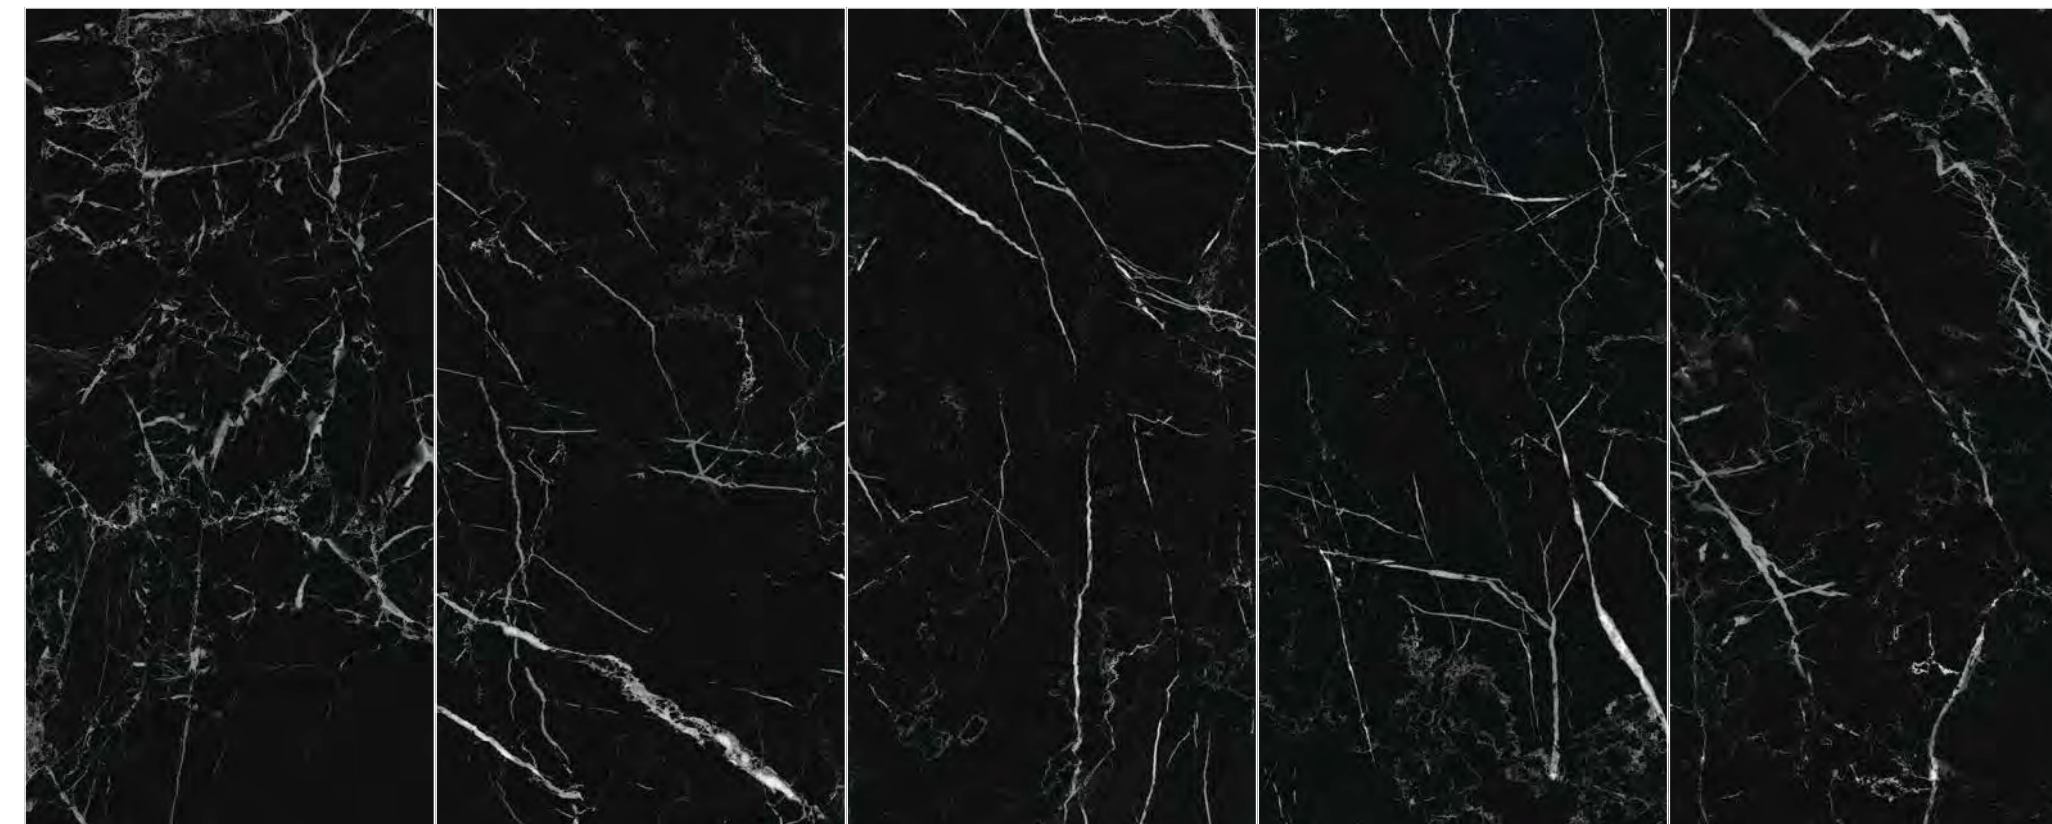

NIGHT ELF SERIES

The Above Design is for the size in 600×1200mm

Finished Available: Polished
Size Available: 297×600mm / 600×600mm / 600×1200mm / 900×900mm / 900×1800mm

NIGHT ELF SERIES

Q19P989M