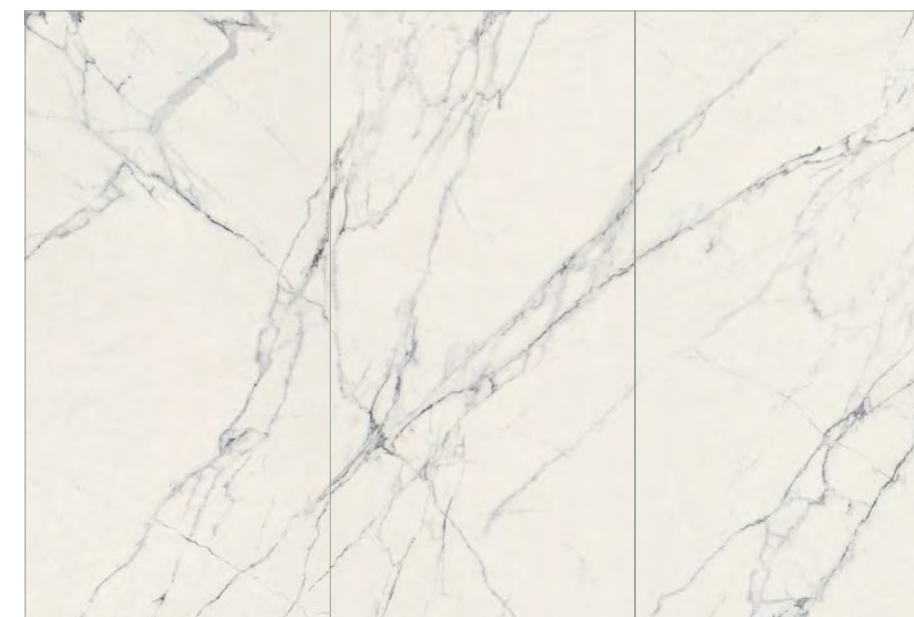

Carrara White (P72 F1 / F2 / F3)