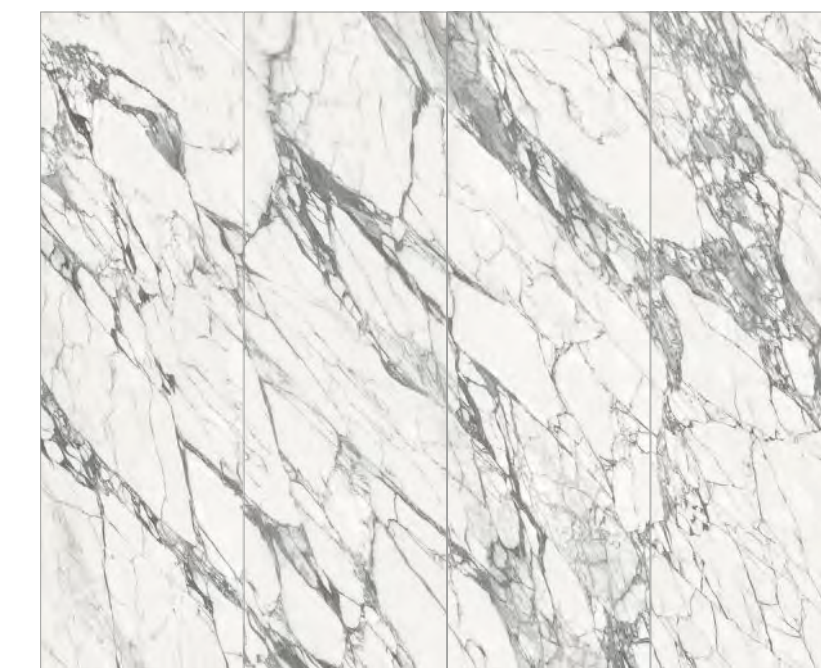

The above data is only for reference, the actual date may have discrepancy.

YXFB122715P100

WHITE SOUL SERIES

WHITE SOUL SERIES

White Soul (P100 F1 / F2 / F3)

1200×2400mm

P100 F1 / F2 / F3 / F4

800×2600mm