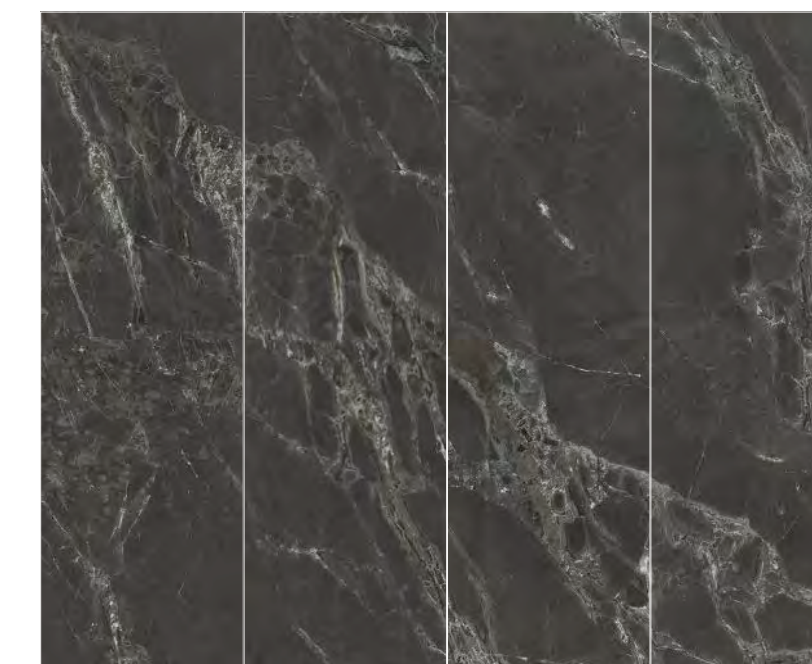

The above data is only for reference, the actual date may have discrepancy.

AMAZON DARK SERIES

AMAZON DARK SERIES

Amazon Dark (P76 F1 / F2 / F3)

1200×2400mm

P76 F1 / F2 / F3 / F4

800×2600mm

P76