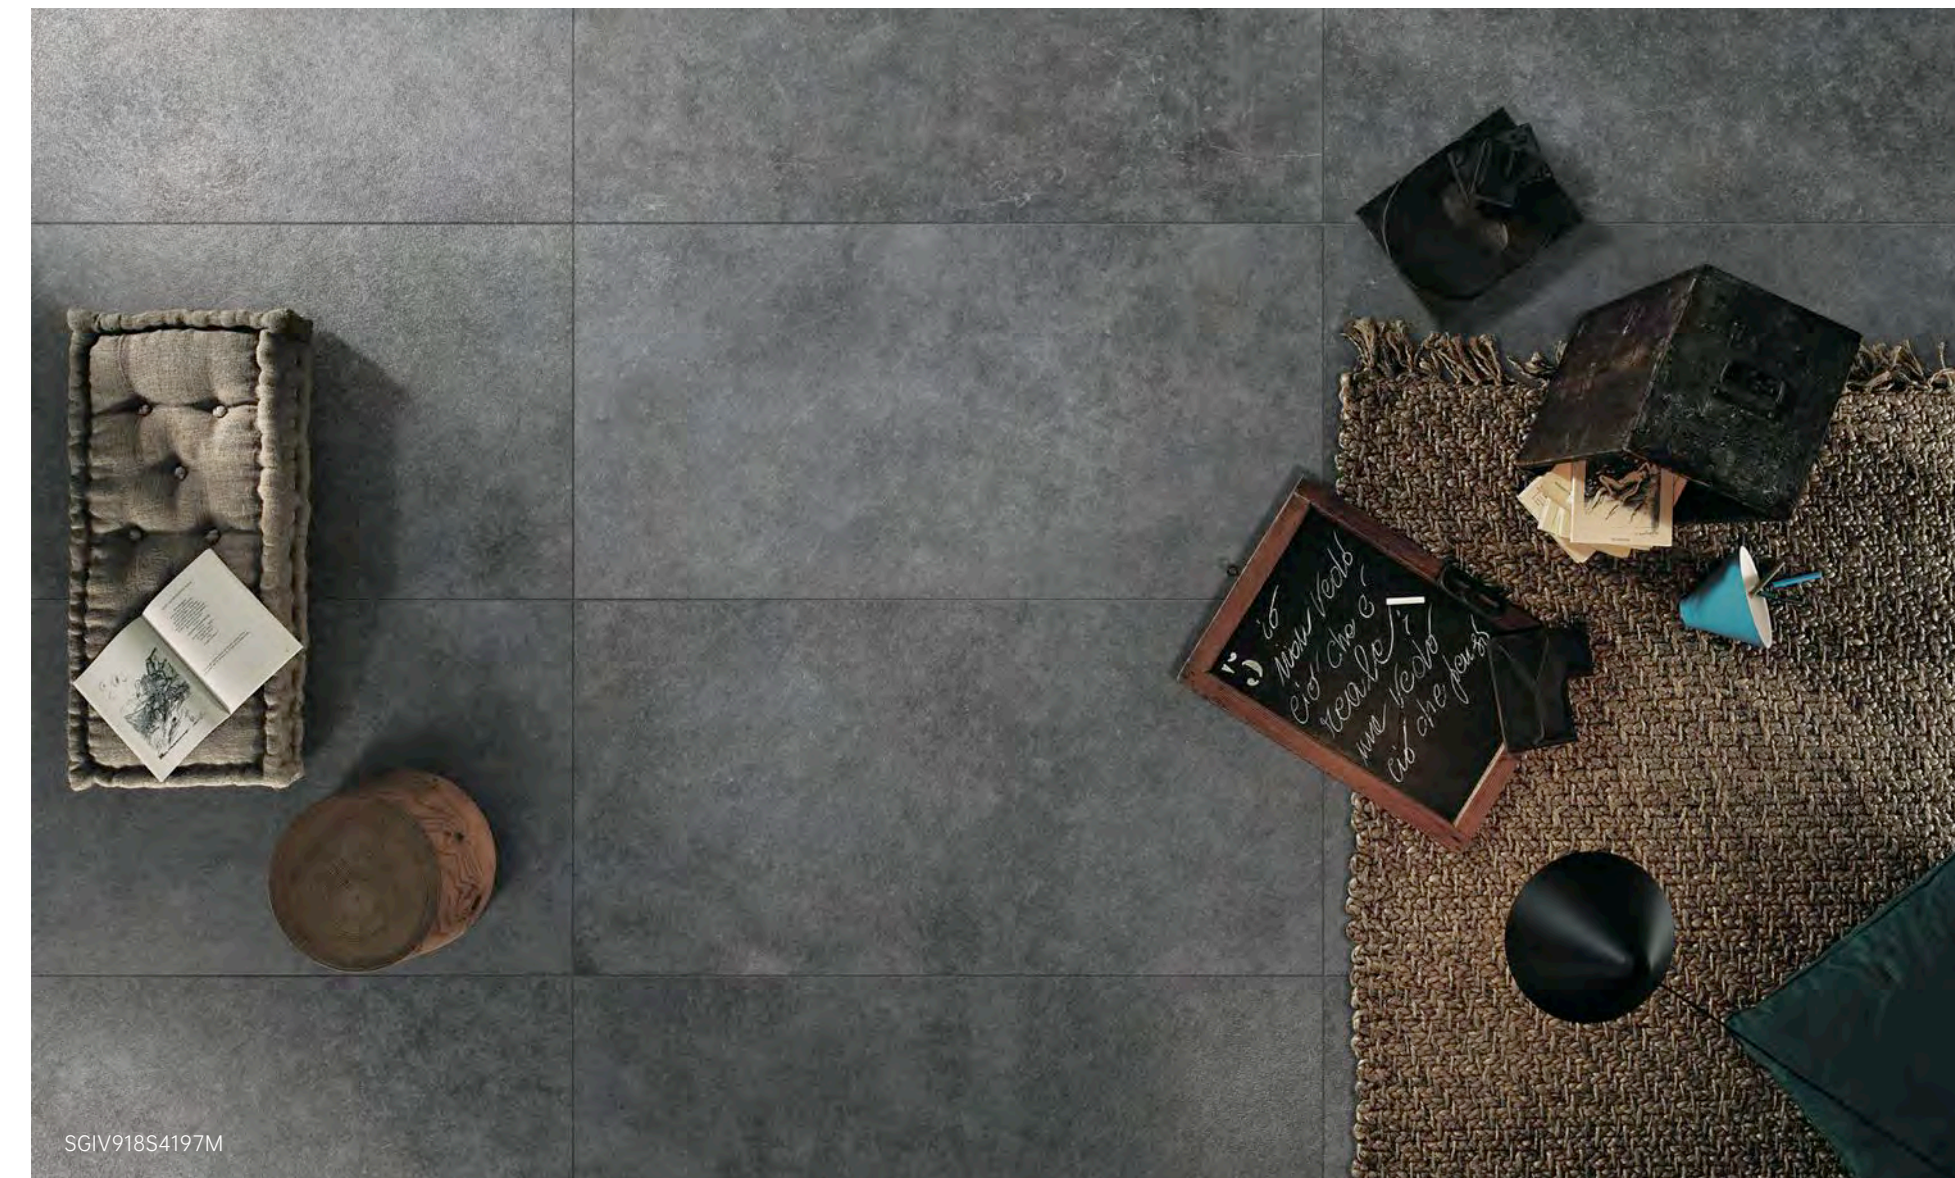

Blue Stone (4193)

Blue Stone (4197)

Finished Available: Softly Polished
Size Available: 297×600mm / 600×600mm / 600×1200mm / 450×900mm / 900×900mm / 900×1800mm

SGIV612S4191M

SGIV612S4193M

SGIV918S4197M

Series	Item Code	Finished	Available Size	Color Variation	PEI	ANTI-Slipery (R Rate)	Usage	Application	Edge Finished
Bluestone	SGIVS4191M	Softly Polished	297×600mm 600×600mm	V3	4	R9	Residential & Commercial	Wall & Floor	Rectified
	SGIVS4193M	Softly Polished	600×1200mm 450×900mm		4	R9			
	SGIVS4197M	Softly Polished	900×900mm 900×1800mm		4	R9			