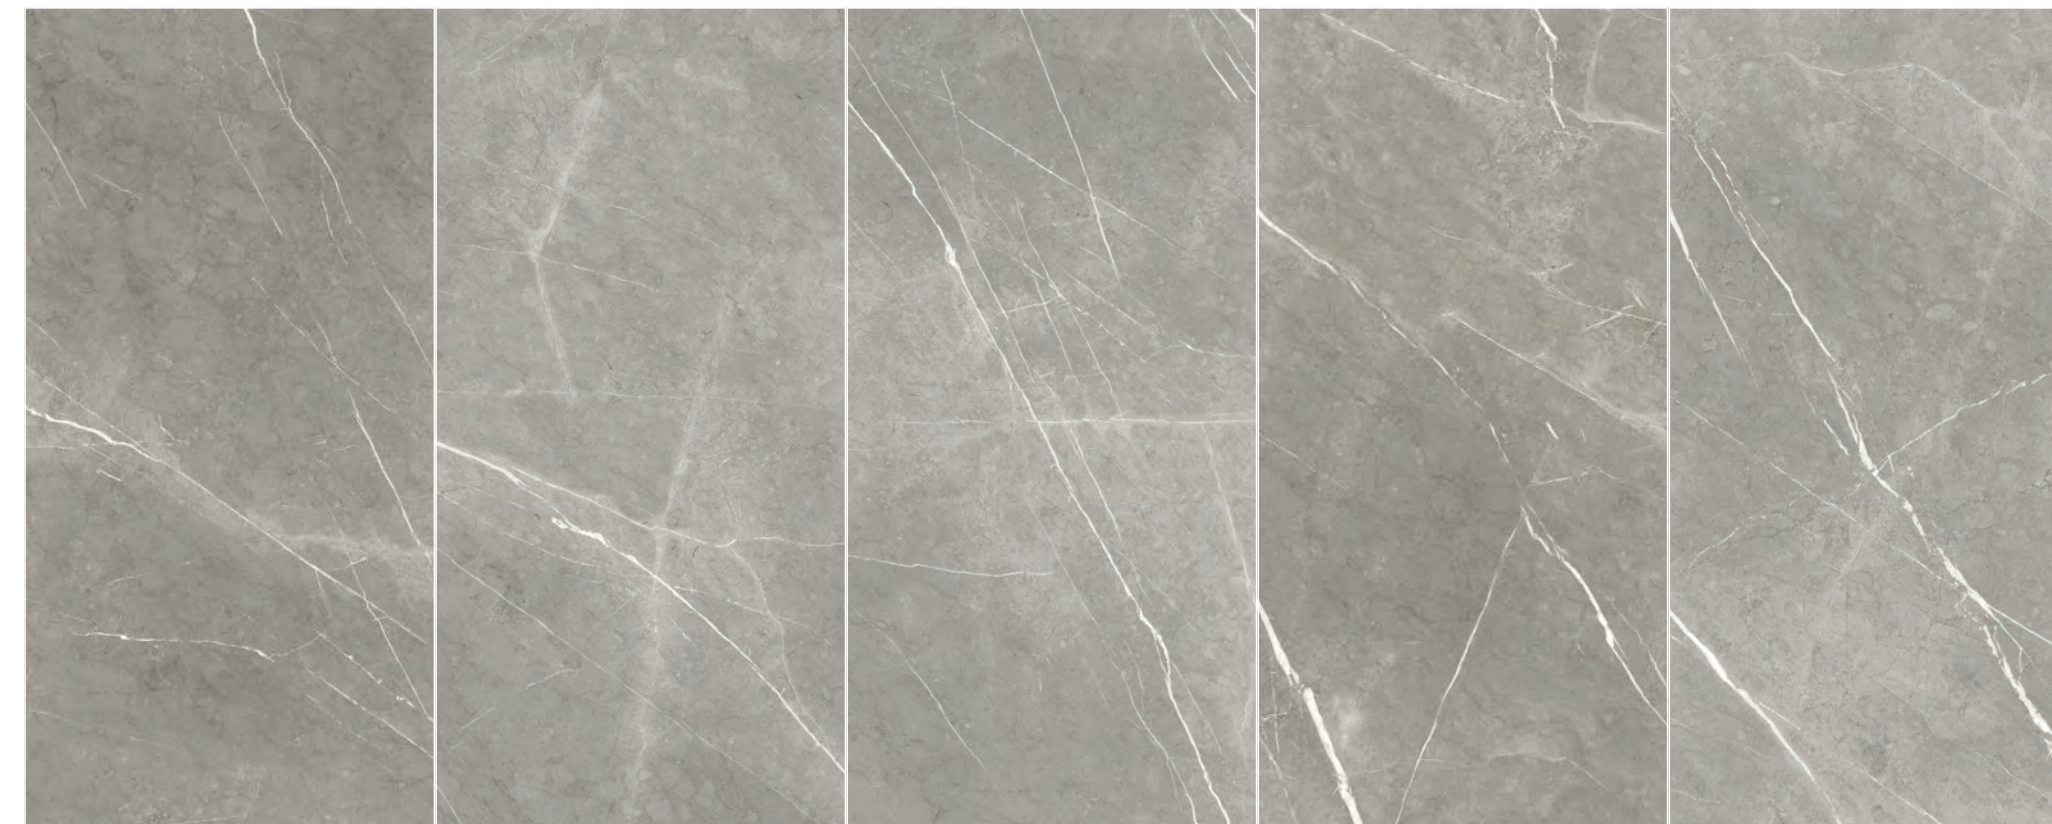

The above data is only for reference, the actual date may have discrepancy.

PIETRA GREY

SERIES

Q16P6865M

PIETRA GREY SERIES

The Above Design is for the size in 600x1200mm

PIETRA GREY SERIES

Pietra Grey (6862)