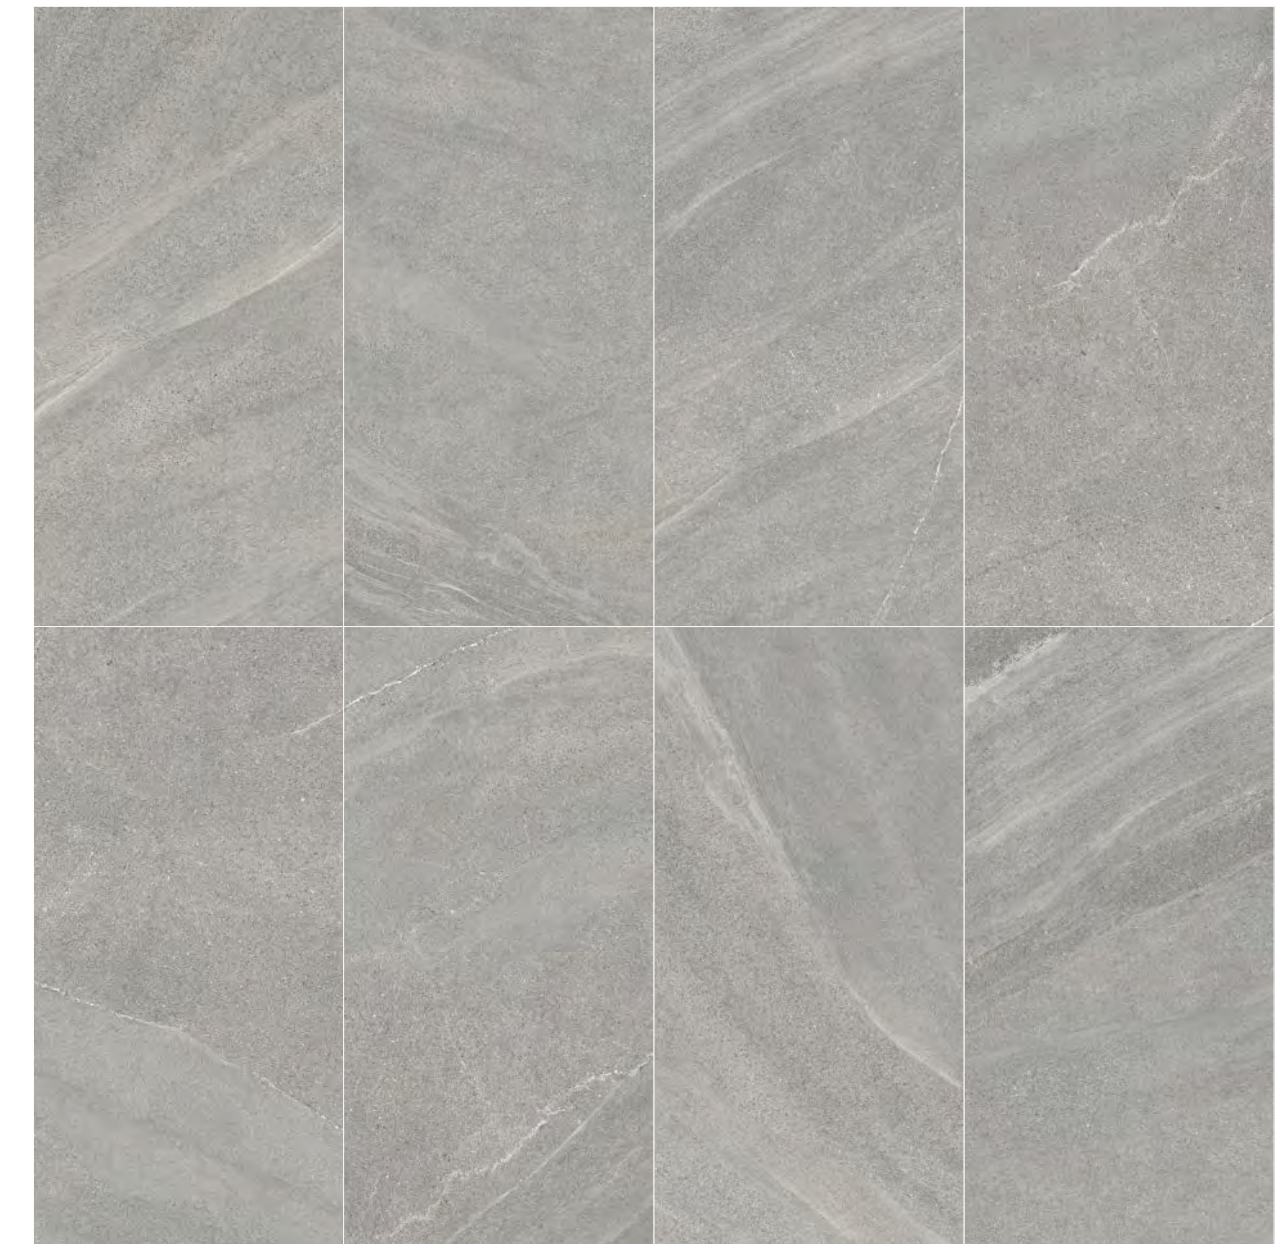

NIRVANA SERIES

The Above Design is for the size in 600x1200mm